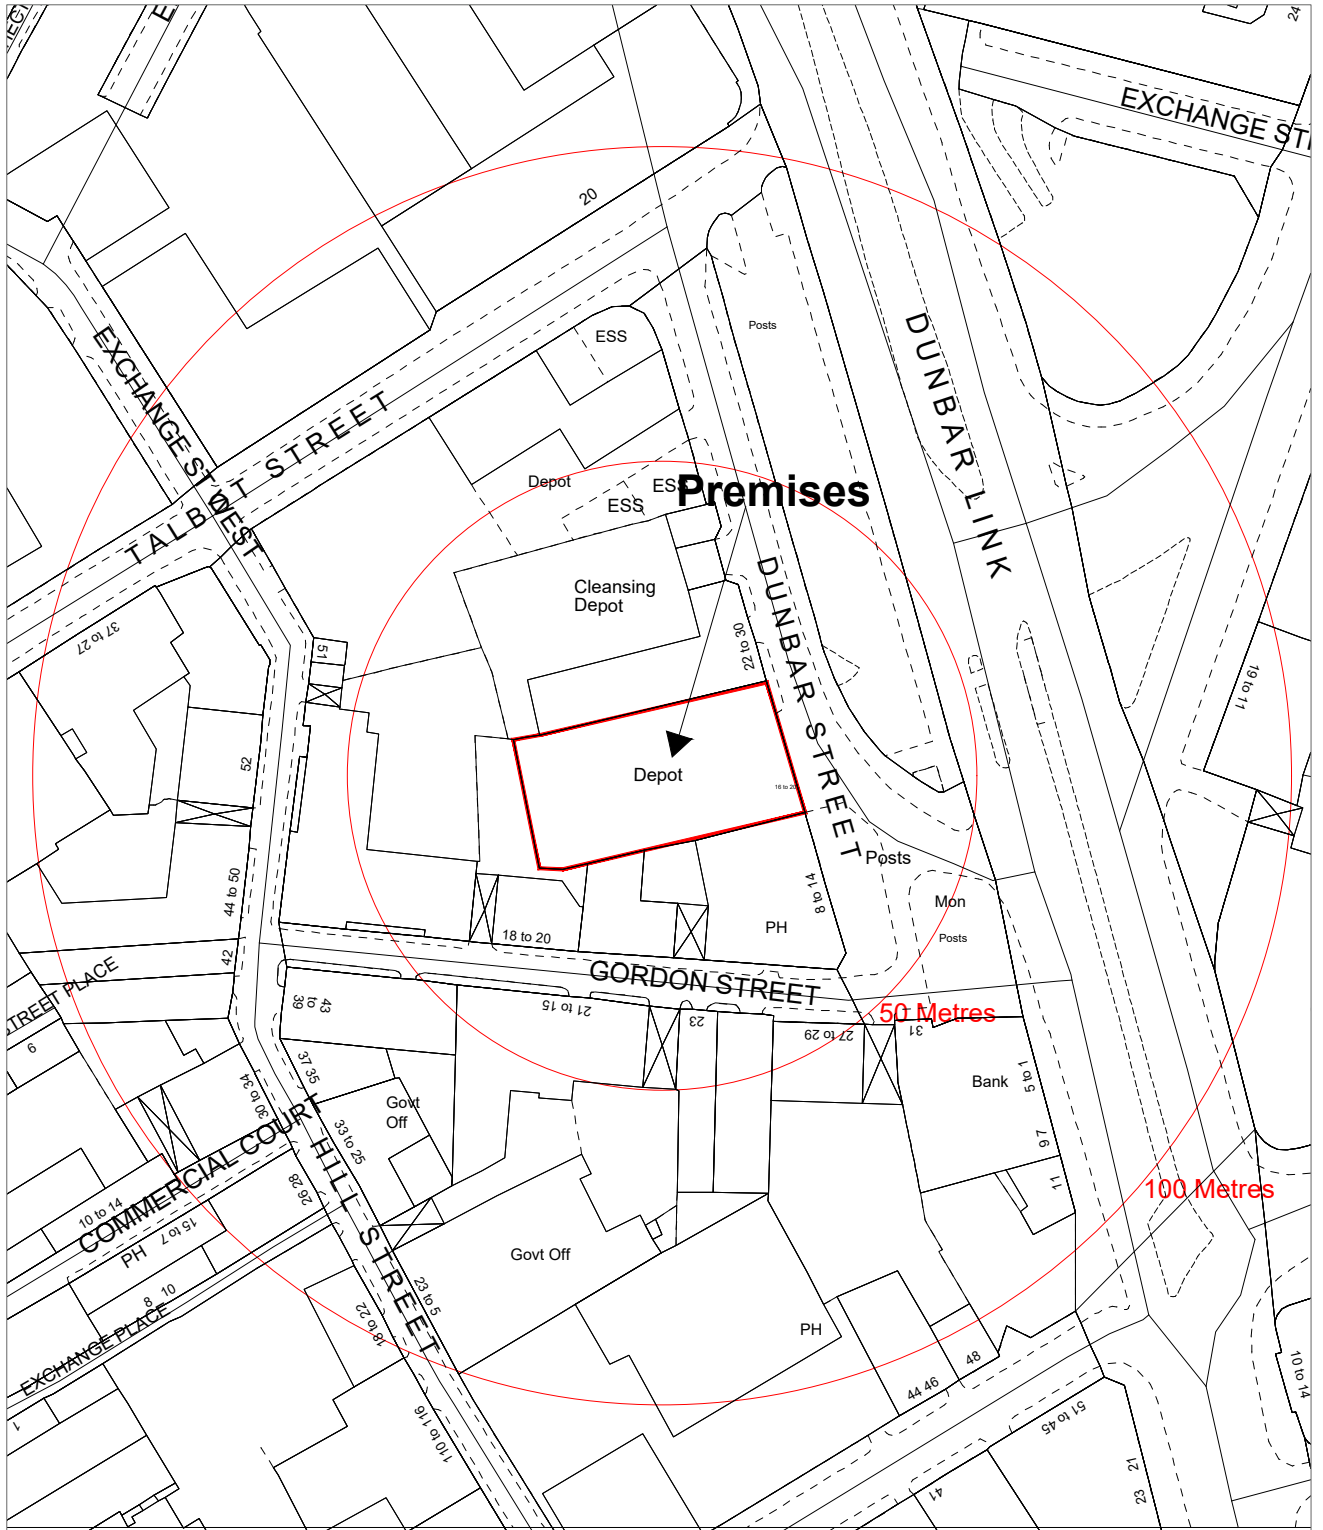

Building Control Service

Belfast Mapping Data v3.0
Prepared by I.S.B.
Based upon the Ordnance Survey
Of Northern Ireland map with the
permission of the Director & Chief Executive.
© CROWN COPYRIGHT 2003

DRAWN BY MT
DATE 28/11/2018

Arnotts Building
16-20 Dunbar Street

SCALE 1:1250